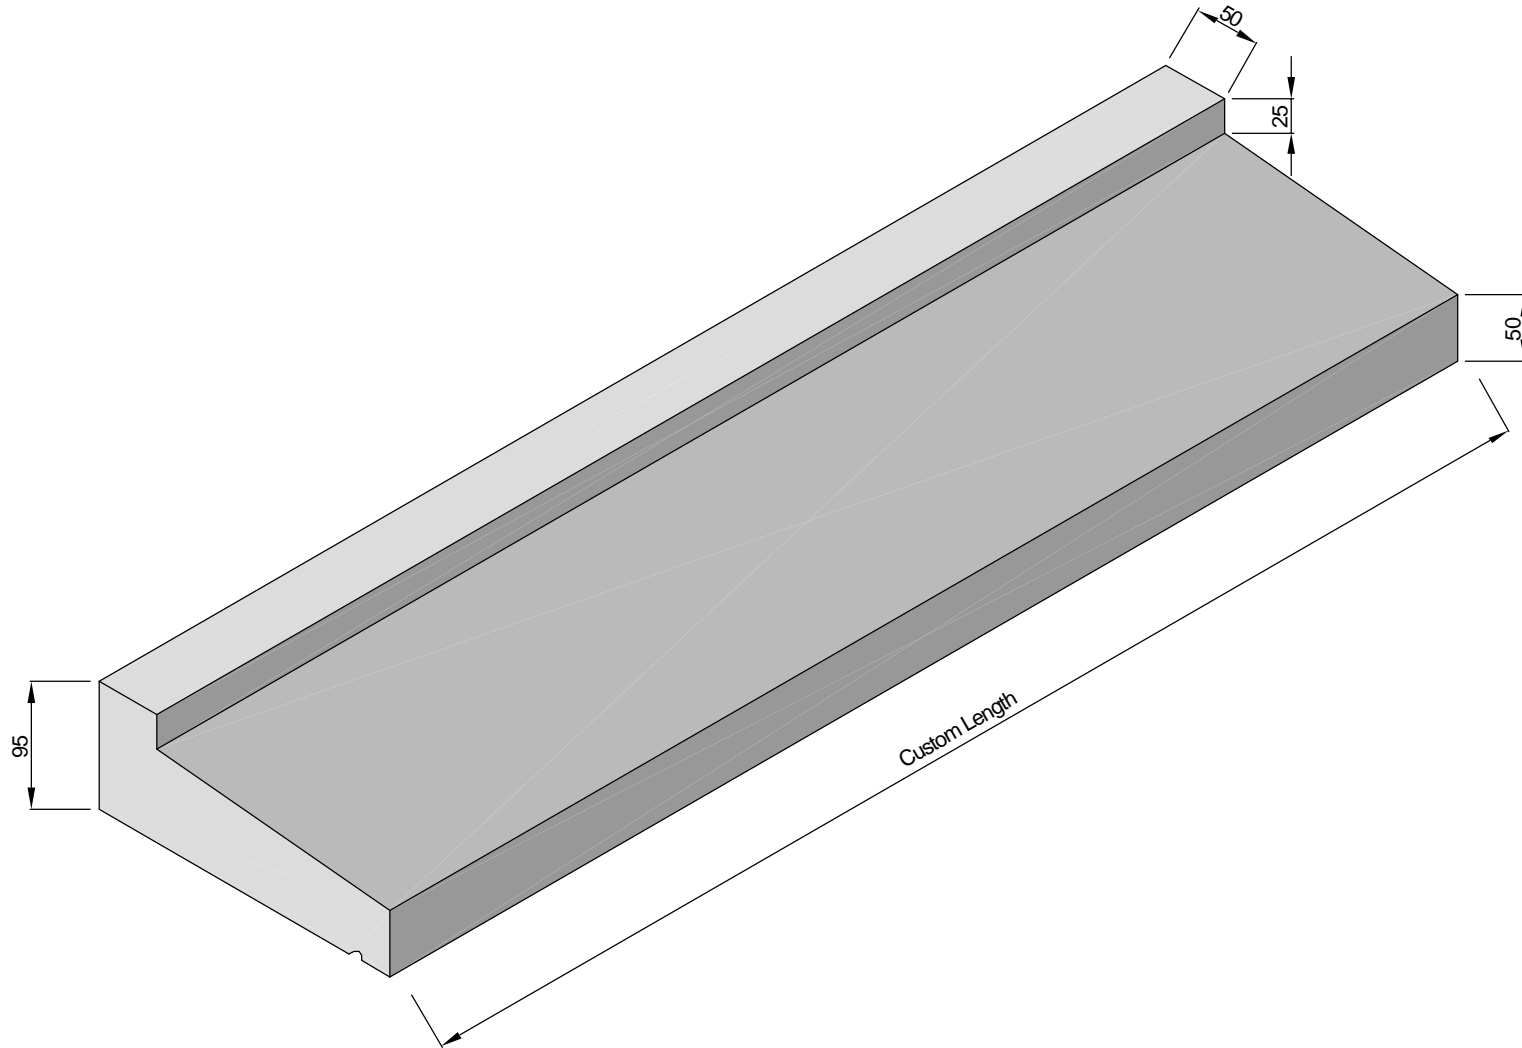

MOLLOY PRECAST

est. 1979 - BUILDING COMPONENTS :: WASTE WATER SOLUTIONS

Tullamore, Co. Offaly
Tel: 057 9326000

E: info@molloyprecast.com
W: www.molloyprecast.com

Dimensions in mm

2" Standard Window Cill