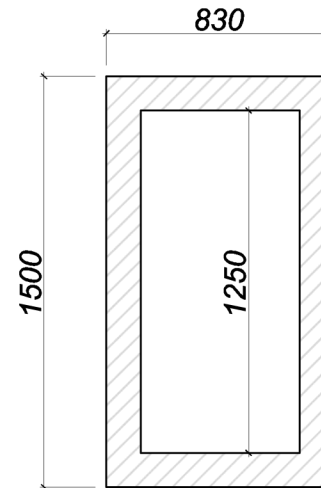

JB6 EIRCOM BOX

Front Elevation

Side Elevation

Plan View